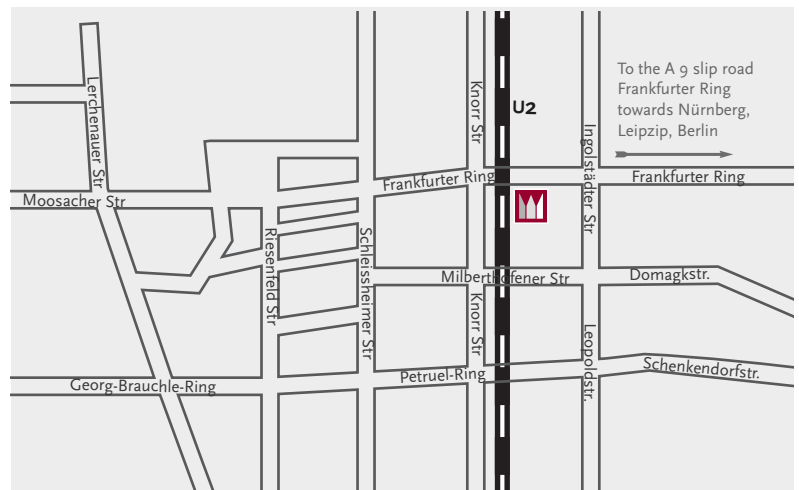

HOW TO FIND US

HOTEL KÖNIGSTEIN
Frankfurter Ring 28-30
80807 Munich

Phone +49 (0)89 35036 0
Fax +49 (0)89 35036 100
E-Mail info@hotel-koenigstein-muenchen.de
Website www.hotel-koenigstein-muenchen.de

From Berlin or Nürnberg

A 9, Exit Frankfurter Ring and turn left onto Frankfurter Ring, go straight ahead. After having passed the bridge you find us on the left hand side, crossroads Knorrstraße.

From Stuttgart or Lindau

A 8, Exit Autobahndreieck Eschenried and follow the A99 in direction Nürnberg until Exit Neuherberg. Please turn right on Ingolstädter Straße until Frankfurter Ring, turn right again and you will find us on the left hand side, crossroads Knorrstraße.

From Passau

A 94, Exit Mittlerer Ring Nord, then please turn right into Schleißheimer Straße and at the second cross go right onto Frankfurter Ring. Our hotel is on the right hand side, crossroads Knorrstraße.

From Salzburg

A 8, Exit Ramersdorf follow the Mittlerer Ring until Knorrstraße. Please turn right, you find our hotel on the right hand side, crossroads Frankfurter Ring.

By public transport from Centralstation/Hauptbahnhof

Take the Underground U2 in direction to Feldmoching and get off the train at Frankfurter Ring. Our house is direct at the Station.

From the Airport Munich II

Take the S-Bahn S1 direction Hauptbahnhof until Feldmoching and change to the Underground U 2 direction Hauptbahnhof. Get off at Frankfurter Ring.
Or
Take the S-Bahn S 8 direction München-Pasing until Hauptbahnhof and change to the Underground U 2 direction Feldmoching. Get off at Frankfurter Ring.

To Munich Trade Fair Center Messe München

You will reach the Messe München with the Underground U 2 direction Messestadt Ost / West directly in about 40 minutes.