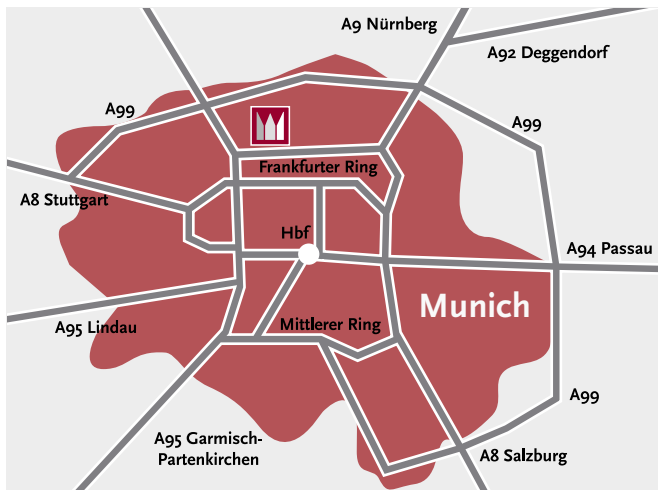

HOW TO FIND US

HOTEL KÖNIGSTEIN
Frankfurter Ring 28-30
80807 Munich

Phone +49 (0)89 35036 0
Fax +49 (0)89 35036 100
E-Mail info@hotel-koenigstein-muenchen.de
Website www.hotel-koenigstein-muenchen.de

From Berlin or Nürnberg

A 9, Exit Frankfurter Ring and turn left onto Frankfurter Ring, go straight ahead. After having passed the bridge you find us on the left hand side, crossroads Knorrstraße.

From Stuttgart or Lindau

A 8, Exit Autobahndreieck Eschenried and follow the A99 in direction Nürnberg until Exit Neuherberg. Please turn right on Ingolstädter Straße until Frankfurter Ring, turn right again and you will find us on the left hand side, crossroads Knorrstraße.

From Passau

A 94, Exit Mittlerer Ring Nord, then please turn right into Schleißheimer Straße and at the second cross go right onto Frankfurter Ring. Our hotel is on the right hand side, crossroads Knorrstraße.

From Salzburg

A 8, Exit Ramersdorf follow the Mittlerer Ring until Knorrstraße. Please turn right, you find our hotel on the right hand side, crossroads Frankfurter Ring.

By public transport from Centralstation/Hauptbahnhof

Take the Underground U2 in direction to Feldmoching and get off the train at Frankfurter Ring. Our house is direct at the Station.

From the Airport Munich II

Take the S-Bahn S1 direction Hauptbahnhof until Feldmoching and change to the Underground U 2 direction Hauptbahnhof. Get off at Frankfurter Ring.
Or
Take the S-Bahn S 8 direction München-Pasing until Hauptbahnhof and change to the Underground U 2 direction Feldmoching. Get off at Frankfurter Ring.

To Munich Trade Fair Center Messe München

You will reach the Messe München with the Underground U 2 direction Messestadt Ost / West directly in about 40 minutes.